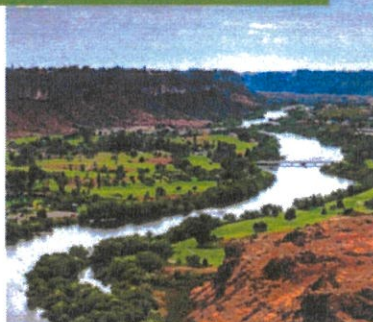

COLUMBIA & SNAKE RIVER

American Queen Steamboat Company

April 14-22, 2024

Join WGM Sharon & WGP Ken

On this 8-day journey, travel along the epic route forged by Lewis & Clark more than 200 years ago. As the American Empress transports guests through the rivers of the Pacific Northwest, evergreen and ever-beautiful, the landscape transforms from a majestic wall of spruce and pine to rolling hills speckled with vineyards and cherry trees. Here, Mother Nature presents her purest expression of life — untamed, spiritual and free.

8-Day Itinerary aboard the 200 passenger *American Empress Paddlewheeler*

April 14: Pre-night in Portland, Oregon
April 15: Board the ship in Portland, Oregon (Vancouver, WA)
April 16: Astoria, Oregon
April 17: Cruising the Columbia River
April 18: Stevenson, Washington
April 19: The Dalles, Oregon
April 20: Richland, Washington
April 21: Spokane (Clarkston), Washington
April 22: Disembark in Clarkston, Washington

*Pricing based on double occupancy. Passports not required.

From \$3,948 per person*

The American Empress Paddlewheeler

The Astoria Dining Room

The Show Lounge

Spacious Stateroom

A veteran of the Columbia and Snake Rivers, American Empress allows our guests to experience the nostalgia of classic paddlewheeler travel, while enjoying perfect comfort and the most modern amenities. From the staterooms and suites to the lounges and dining rooms, the décor pays homage to the legendary Columbia & Snake Rivers. Featured are well-appointed staterooms with private balconies offering unobstructed views of the beautiful Pacific Northwest landscapes.

AMERICAN EMPRESS®

The largest overnight riverboat west of the Mississippi, *American Empress* explores the historic waterways of the Pacific Northwest. An onboard collection of artifacts and artwork from the Gold Rush, Native Alaska and Russia add intrigue to the untamed scenery that lines the shores of the Snake and Columbia rivers.