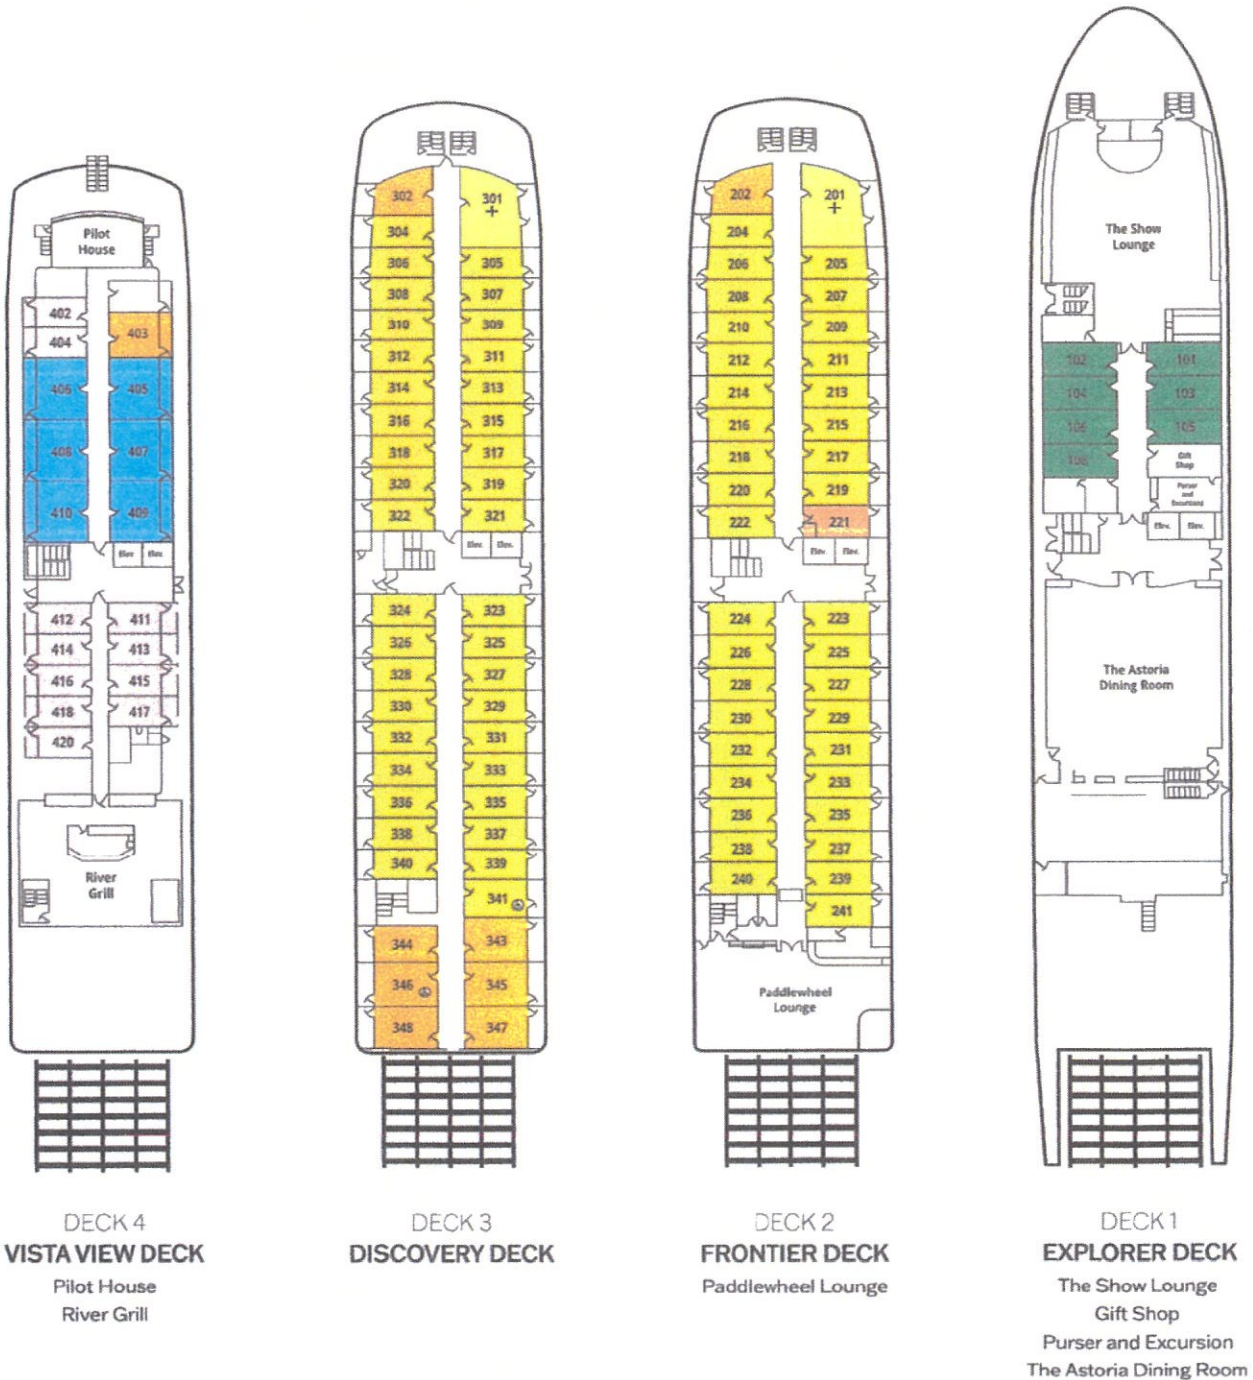

*Pricing based on double occupancy. Passports not required.

From \$3,948 per person*

The American Empress Paddlewheeler

The Astoria Dining Room

The Show Lounge

Spacious Stateroom

A veteran of the Columbia and Snake Rivers, American Empress allows our guests to experience the nostalgia of classic paddlewheeler travel, while enjoying perfect comfort and the most modern amenities. From the staterooms and suites to the lounges and dining rooms, the décor pays homage to the legendary Columbia & Snake Rivers. Featured are well-appointed staterooms with private balconies offering unobstructed views of the beautiful Pacific Northwest landscapes.

Deck 4
Deck 3
Deck 2
Deck 1

SPECIFICATIONS

Year built/Refurbished	2003/2014	Staterooms	112
Length	360 Ft.	Guests	223
Guest Decks	4	Crew	83

SUITE AND STATEROOM CATEGORIES

- LS** Luxury Suites with Veranda DECK 2 **D** Outside Staterooms with Window DECK 1
- A** Suites with Veranda DECK 4 **E** Veranda Staterooms DECK 4
- B** Superior Veranda Staterooms DECK 2
DECK 3
DECK 4 **SO** Single Outside Stateroom with Veranda DECK 2
- C** Deluxe Veranda Staterooms DECK 2
DECK 3 **+** Triple Occupancy
- ♿** Accessible Suites and Staterooms *Staterooms 341 and 346 feature a roll-in shower.*

AMERICAN EMPRESS®

The largest overnight riverboat west of the Mississippi, *American Empress* explores the historic waterways of the Pacific Northwest. An onboard collection of artifacts and artwork from the Gold Rush, Native Alaska and Russia add intrigue to the untamed scenery that lines the shores of the Snake and Columbia rivers.